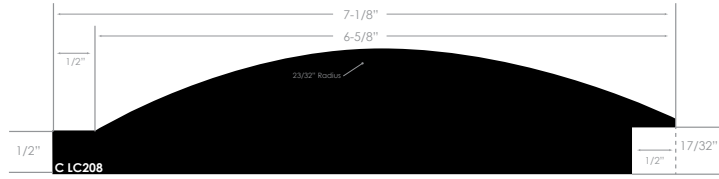

LOG CABIN | KD | WESTERN INCENSE

C LC208   2 x 8   STK