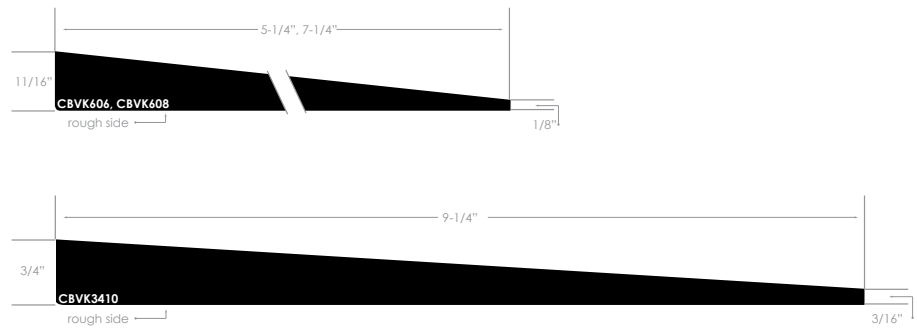

THE NATURAL BEAUTY OF CEDAR
PROFILE GUIDE

BEVEL | REVERSIBLE

CBVC1206	1/2 x 6	VG
CBVC1208	1/2 x 8	VG
CBVC3408	3/4 x 8	VG
CBVC3410	3/4 x 10	VG

BEVEL | TEX FACE GRADED TO THE RESAWN FACE

CBVX1206	1/2 x 6
CBVX1208	1/2 x 8
CBVX3408	3/4 x 8
CBVX3410	3/4 x 10

BEVEL | GRADED TO THE RESAWN FACE

CBVK606	11/16 x 6	STK
CBVK608	11/16 x 8	STK
CBVK3410	3/4 x 10	STK

BEVEL | RABBETED GRADED TO THE RESAWN FACE

CBK5408R	5/4 x 8	STK
----------	---------	-----

CHANNEL | GRADED TO THE RESAWN FACE