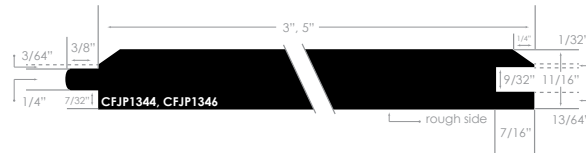

FINGER-JOINTED
LENGTH: 16'

C FJP1344 1 x 4 MG
C FJP1346 1 x 6 MG

RAIL CAP | A/BTR

FINGER-JOINTED
LENGTH: 20'

C FJP206RC 2 x 6
C FJP208RC 2 x 8