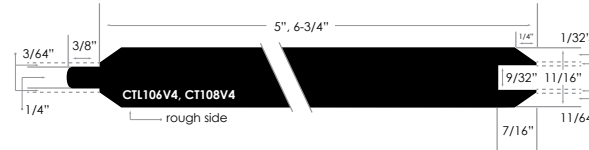

CTA104V2 1 x 4 CLR
 CTA106V2 1 x 6 CLR

T&G V2E TK

CT104V2 1 x 4 STK
 CT106V2 1 x 6 STK

T&G V4E TK

CTL106V4 1 x 6 STK
 CT108V4 1 x 8 STK

Image provided by WRCLA.

S1S2E | KD | KNOTTY CEDAR

SMOOTH BACK