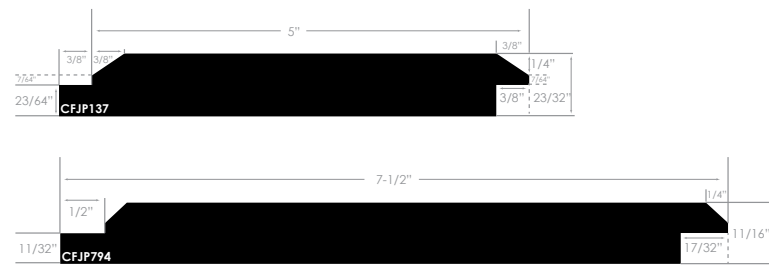

C DK206 2 x 6 REGAL AK GRN
 C SU206 2 x 6 TK KD

DECKING | S4S

C SD204 2 x 4 AK GRN
 C SU204 2 x 4 TK KD

DECKING | PAC DECK | APPEARANCE

C PD206 2 x 6 AK GRN

Image provided by WRCLA.

BEVEL REVERSIBLE

FINGER-JOINTED
LENGTH: 16'

CBPV1206	1/2 x 6	VG
CBPV1208	1/2 x 8	VG
CBPV3408	3/4 x 8	VG
CBPV3410	3/4 x 10	VG

BEVEL GRADED TO THE RESAWN FACE

SOLID

CBVK606P	11/16 x 6	STK
CBVK608P	11/16 x 8	STK

COVE | A/BTR GRADED TO THE SMOOTH FACE

FINGER-JOINTED
LENGTH: 16'

C FJP105	1 x 6	MG
C FJP771	1 x 8	VG

V2E | A/BTR GRADED TO THE SMOOTH FACE

FINGER-JOINTED
LENGTH: 16'

C FJP137	1 x 6	MG
C FJP794	1 x 8	VG

V & CENTER V | A/BTR REVERSIBLE - STRAIGHT SIDE: RESAWN; V SIDE: SMOOTH