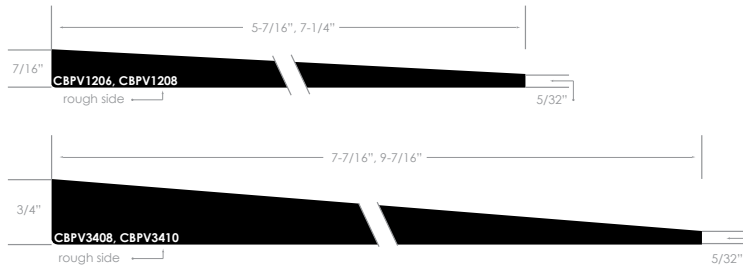

BEVEL REVERSIBLE

FINGER-JOINTED
LENGTH: 16'

CBPV1206	1/2 x 6	VG
CBPV1208	1/2 x 8	VG
CBPV3408	3/4 x 8	VG
CBPV3410	3/4 x 10	VG