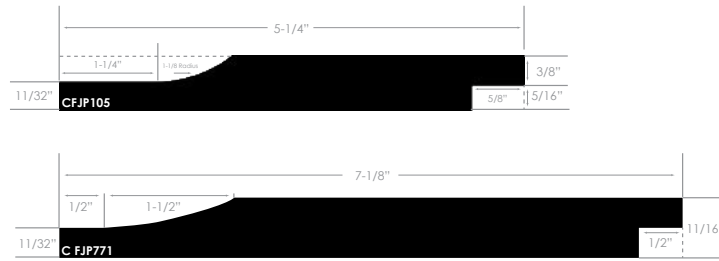

CBPV1206	1/2 x 6	VG
CBPV1208	1/2 x 8	VG
CBPV3408	3/4 x 8	VG
CBPV3410	3/4 x 10	VG

BEVEL GRADED TO THE RESAWN FACE

SOLID

CBVK606P	11/16 x 6	STK
CBVK608P	11/16 x 8	STK

COVE | A/BTR GRADED TO THE SMOOTH FACE

FINGER-JOINTED
LENGTH: 16'

C FJP105	1 x 6	MG
C FJP771	1 x 8	VG

V2E | A/BTR GRADED TO THE SMOOTH FACE

FINGER-JOINTED
LENGTH: 16'

C FJP137	1 x 6	MG
C FJP794	1 x 8	VG

V & CENTER V | A/BTR REVERSIBLE - STRAIGHT SIDE: RESAWN; V SIDE: SMOOTH