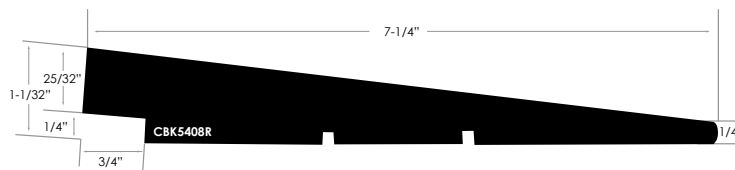

THE NATURAL BEAUTY OF CEDAR
PROFILE GUIDE

BEVEL | REVERSIBLE

CBVC1206	1/2 x 6	VG
CBVC1208	1/2 x 8	VG
CBVC3408	3/4 x 8	VG
CBVC3410	3/4 x 10	VG

BEVEL | TEX FACE GRADED TO THE RESAWN FACE

CBVX1206	1/2 x 6
CBVX1208	1/2 x 8
CBVX3408	3/4 x 8
CBVX3410	3/4 x 10

BEVEL | GRADED TO THE RESAWN FACE

CBVK606	11/16 x 6	STK
CBVK608	11/16 x 8	STK
CBVK3410	3/4 x 10	STK

BEVEL | RABBETED GRADED TO THE RESAWN FACE

CBK5408R	5/4 x 8	STK
----------	---------	-----

CHANNEL | GRADED TO THE RESAWN FACE