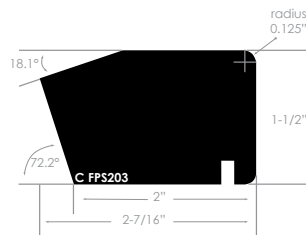

WINDOW SILL | A/BTR

FINGER-JOINTED
LENGTH: 20'

C FPS203 2 x 3