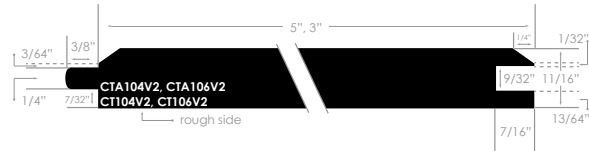

T&G V2E TK

CT104V2   1 x 4   STK
CT106V2   1 x 6   STK